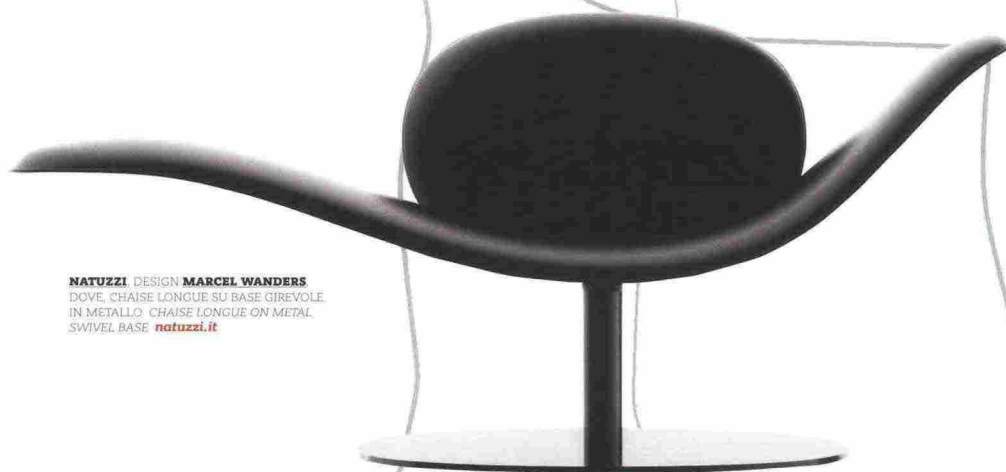

CASA  
HOME

**MY HOME COLLECTION** DESIGN  
**ALESSANDRO STABILE** VINNIE, TAVOLINO  
PORTA OGGETTI E RIVISTE IN MULTISTRATO  
NATURALE O IN DIVERSI COLORI. TABLE FOR  
OBJECTS AND MAGAZINES IN PLYWOOD WITH  
NATURAL FINISH, OR IN A RANGE OF COLORS  
[myhomecollection.it](http://myhomecollection.it)

**L'ABBATE** DESIGN **MIKKO LAAKKONEN**  
GRADO, SEDIA IMPILABILE IN FRASSINO  
E MULTISTRATO NATURALE O TINTA  
IN DIVERSI COLORI E SEDILE IMBOTTITO  
OPZIONALE. STACKABLE CHAIR IN ASH  
WOOD AND NATURAL PLYWOOD,  
OR STAINED IN A VARIETY OF COLORS, WITH  
OPTIONAL SEAT PADDING. [labbateitalia.it](http://labbateitalia.it)

**CLAN MILANO** DESIGN **MICHELE DE LUCCHI**  
BRICK, CONTENITORE IN LEGNO INTAGLIATO  
E BASE CON TRAVI A DOPPIA T, FINITURA  
GOLDEN ROSE. CARVED WOODEN CABINET WITH  
DOUBLE-T BASE IN GOLDEN ROSE FINISH  
[clanmilano.house](http://clanmilano.house)

**NATUZZI** DESIGN **MARCEL WANDERS**  
DOVE, CHAISE LONGUE SU BASE GIREVOLE  
IN METALLO. CHAISE LONGUE ON METAL,  
SWIVEL BASE. [natuzzi.it](http://natuzzi.it)

KINGSIZE 2019 INTERNI 35