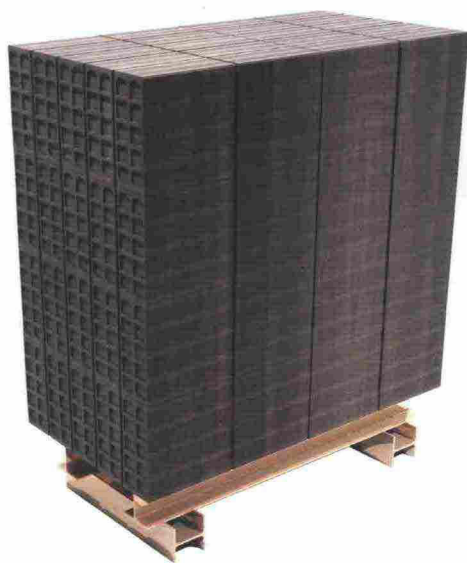

CASA  
HOME

**MY HOME COLLECTION** DESIGN  
**ALESSANDRO STABILE** VINNIE, TAVOLINO  
PORTA OGGETTI E RIVISTE IN MULTISTRATO  
NATURALE O IN DIVERSI COLORI. TABLE FOR  
OBJECTS AND MAGAZINES IN PLYWOOD WITH  
NATURAL FINISH, OR IN A RANGE OF COLORS  
[myhomecollection.it](http://myhomecollection.it)

**L'ABBATE** DESIGN **MIKKO LAAKKONEN**  
GRADO, SEDIA IMPILABILE IN FRASSINO  
E MULTISTRATO NATURALE O TINTA  
IN DIVERSI COLORI E SEDILE IMBOTTITO  
OPZIONALE. STACKABLE CHAIR IN ASH  
WOOD AND NATURAL PLYWOOD,  
OR STAINED IN A VARIETY OF COLORS, WITH  
OPTIONAL SEAT PADDING. [labbateitalia.it](http://labbateitalia.it)

**CLAN MILANO** DESIGN **MICHELE DE LUCCHI**  
BRICK, CONTENITORE IN LEGNO INTAGLIATO  
E BASE CON TRAVI A DOPPIA T, FINITURA  
GOLDEN ROSE. CARVED WOODEN CABINET WITH  
DOUBLE-T BASE IN GOLDEN ROSE FINISH  
[clanmilano.house](http://clanmilano.house)